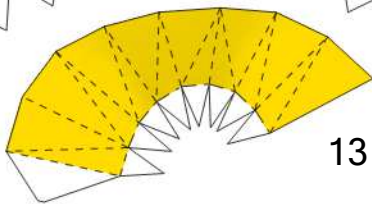

Right
Arm/Leg

Left
Arm/Leg

10

19

12

21

14

23