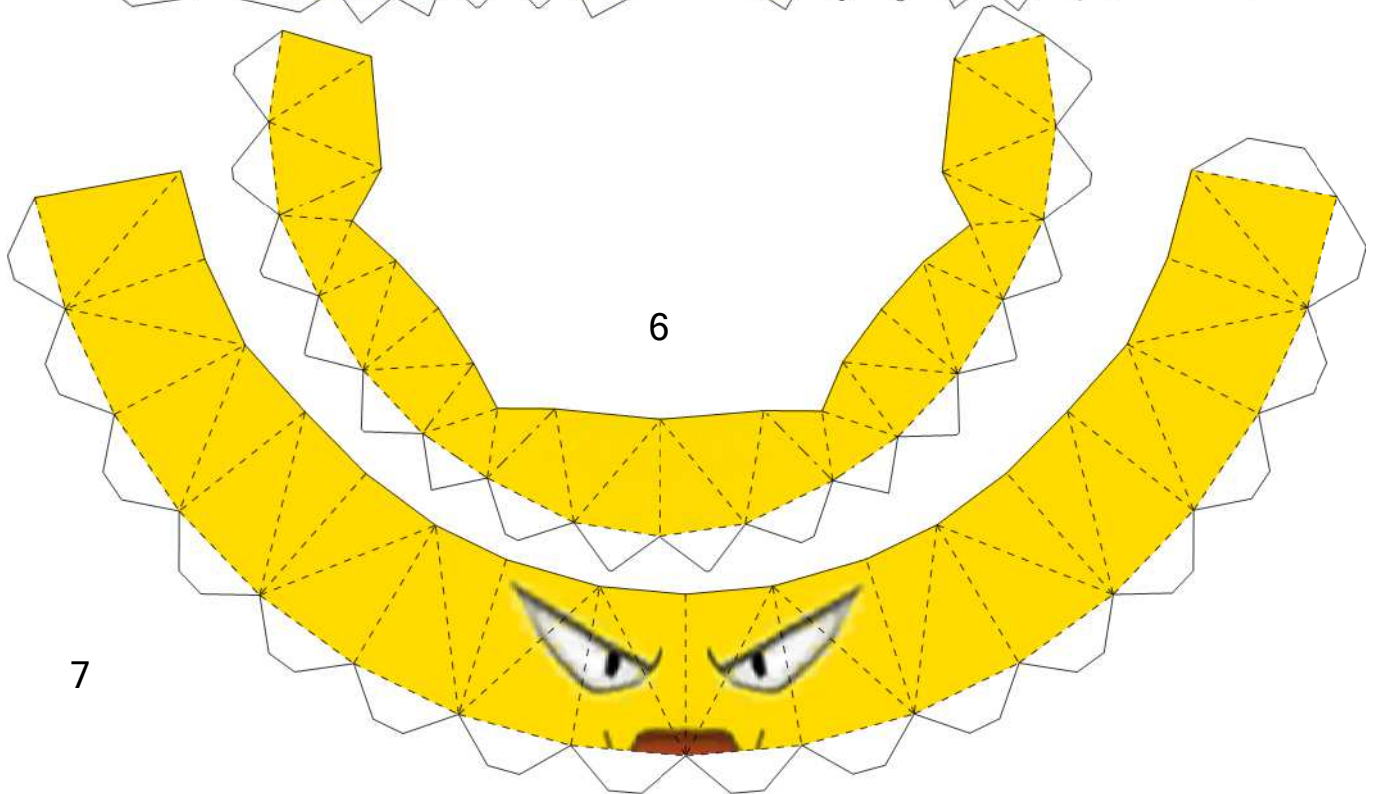

# Elekid

by Brandon

Build by Luis

**Paper Pokés**  
*www.pokemonpapercraft.net*

Right  
Arm/Leg

Left  
Arm/Leg

10

19

12

21

14

23