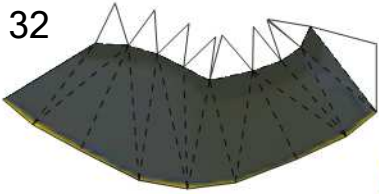

# Elekid

by Brandon

Build by Luis

**Paper Pokés**  
*www.pokemonpapercraft.net*

Right  
Arm/Leg

Left  
Arm/Leg

10

19