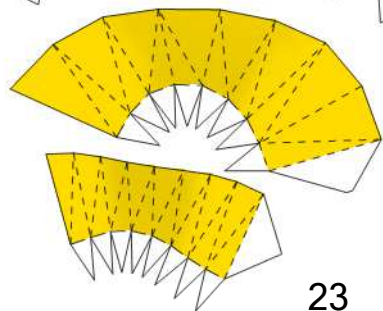

Right
Arm/Leg

Left
Arm/Leg

10

19

12

21

14

23