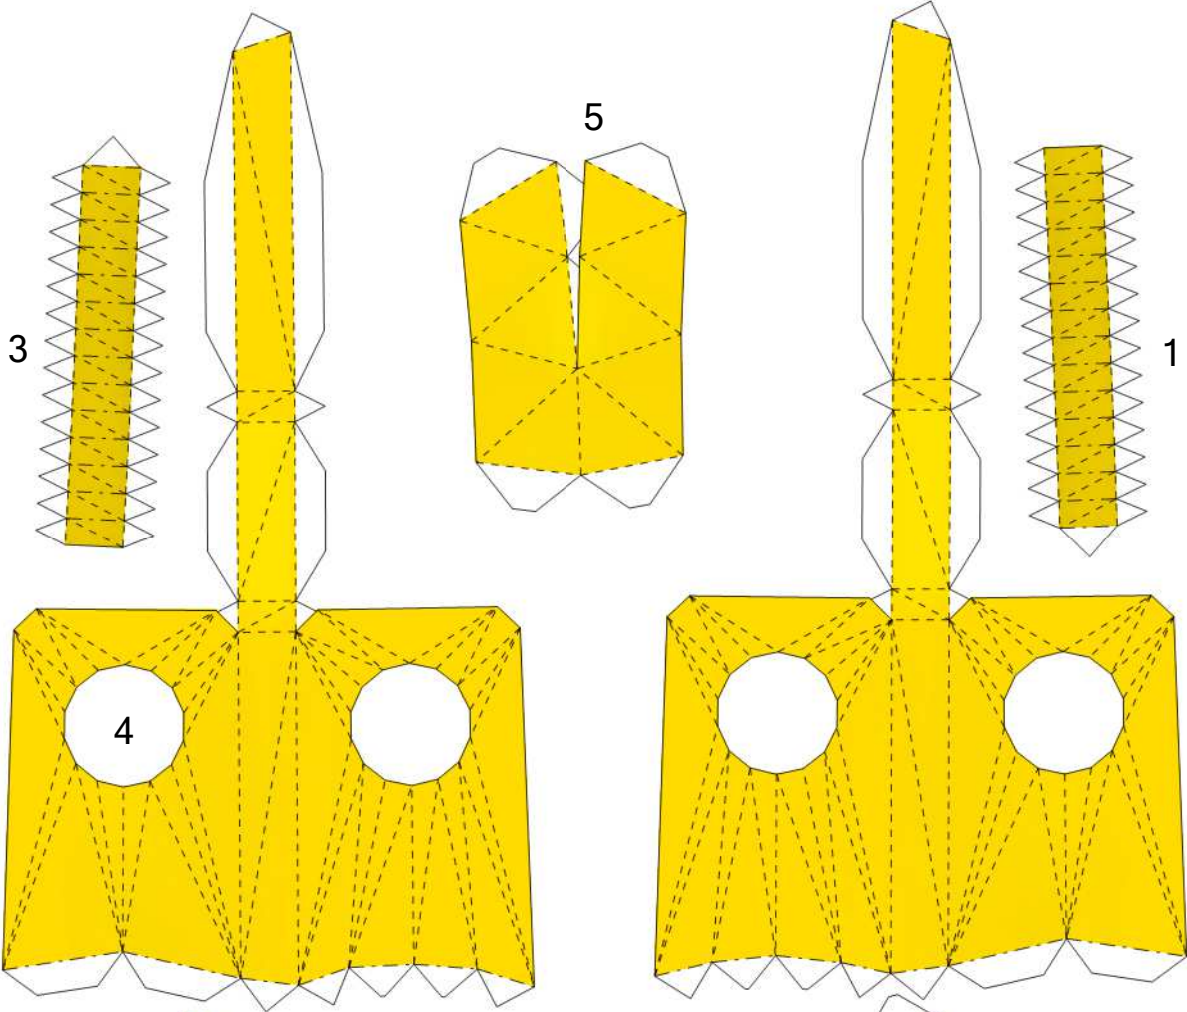

# Elekid

by Brandon

Build by Luis

**Paper Pokés**  
*www.pokemonpapercraft.net*

Right  
Arm/Leg

Left  
Arm/Leg

10

19

12

21

14

23