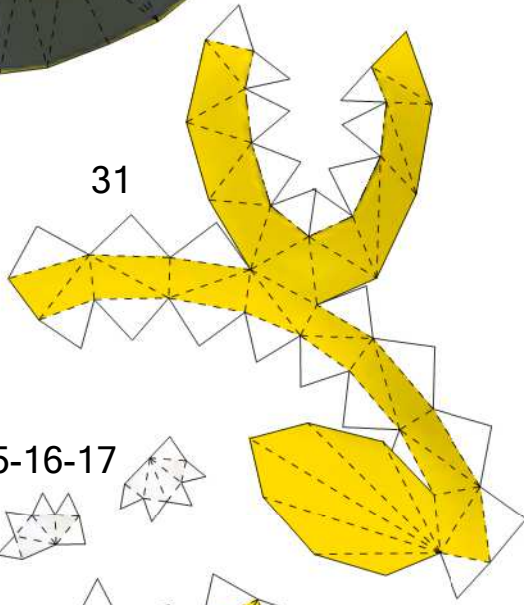

# Elekid

by Brandon

Build by Luis

**Paper Pokés**  
*www.pokemonpapercraft.net*

Right  
Arm/Leg

Left  
Arm/Leg

10

19

12

21

14

23